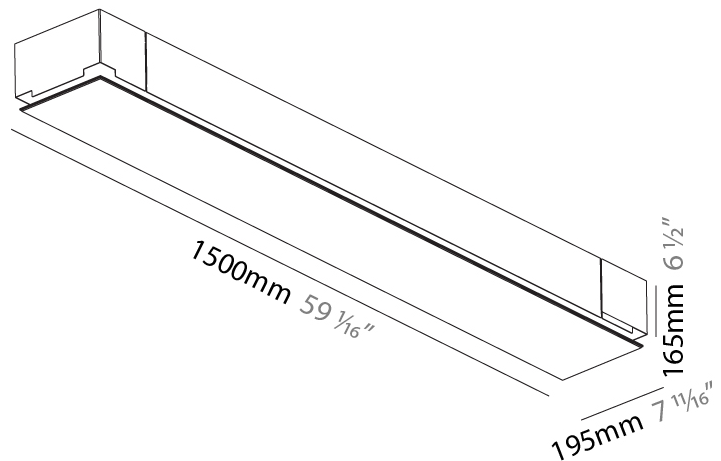

Series: Pi2
Subseries: Pi2 Whiteline
Brand: Prolicht
Division: Architectural
Mounting Type: Trimless
Mounting Location: Ceiling
Subcategory: Ambient

PHYSICAL

Shape: Rectangle
Length (mm): 1500
Length (in): 59 1/16
Width (mm): 195
Width (in): 7 11/16
Depth (mm): 165
Depth (in): 6 1/2
Ceiling Thickness (mm): 10 / 12.5 / 15 / 25 / 30
Ceiling Thickness (in): 3/8 or 1/2 or 9/16 or 1 or 1 3/16
Min. Recessing Depth (mm): 180
Min. Recessing Depth (in): 7 1/16
Light Distribution: Direct
Weight (kg): 9.7
Weight (lbs): 21.34
Diffuser: PMMA - Opal
Fixture Material: Extruded Aluminum / Steel
Cut-out Measurements: 1535mm / 60 7/16" x 230mm / 9 1/16"
Upon Request: Unique Sizes Unique Ceiling Thickness Unique Mounting Depth Spot Inserts

ELECTRICAL

Lamp Type: LED (Zhaga Standard)
Total Output Wattage (W): 47.8
Dimming: [Tri-Mode (Non-Dimming and Phase Dimming (120Vac only) and 0-10V Dimming)](#)
Driver Included: Yes
Driver Location: Integrated
Driver Type: Constant Current - Universal
Driver Class: Class 2
Input Voltage (V): 120 - 277
Constant Current (MA): 500

LED

Color Temperature (°K): [3000 / 3500 / 4000](#)
Max. Delivered Lumen (lm): 3890 / 4194 / 4280
CRI: >80 CRI
Efficiency (%): 0.611
Lamp Life (hrs): 50000
Upon Request: RGB-W Tunable White Special Color Temperature CRI90

OPTICAL

RATINGS AND CERTIFICATIONS

Certified By: Certified for North American Standards
IP rating: IP20

PROJECT
TYPE
SPECIFIER
QUANTITY
DATE

180mm 7 1/16"
1535mm x 230mm 60 7/16" x 9 1/16"
10 | 12 1/2 | 15 | 25 | 30mm
3/8" | 1/2" | 9/16" | 1" | 1 3/16"