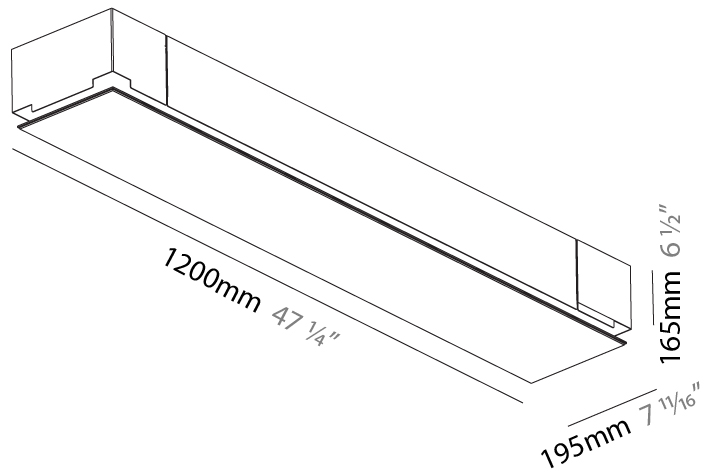

GENERAL

Series: Pi2
Subseries: Pi2 Whiteline
Brand: Prolight
Division: Architectural
Mounting Type: Trimless
Mounting Location: Ceiling
Subcategory: Ambient

PHYSICAL

Shape: Rectangle
Length (mm): 1200
Length (in): 47 1/4
Width (mm): 195
Width (in): 7 11/16
Depth (mm): 165
Depth (in): 6 1/2
Ceiling Thickness (mm): 10 / 12.5 / 15 / 25 / 30
Ceiling Thickness (in): 3/8 or 1/2 or 9/16 or 1 or 1 3/16
Min. Recessing Depth (mm): 180
Min. Recessing Depth (in): 7 1/16
Light Distribution: Direct
Weight (kg): 7.9
Weight (lbs): 17.38
Diffuser: PMMA - Opal
Fixture Material: Extruded Aluminum / Steel
Cut-out Measurements: 1235mm / 48 5/8" x 230mm / 9 1/16"
Upon Request: Unique Sizes Unique Ceiling Thickness Unique Mounting Depth Spot Inserts

ELECTRICAL

Lamp Type: LED (Zhaga Standard)
Total Output Wattage (W): 38.3
Dimming: [Tri-Mode (Non-Dimming and Phase Dimming (120Vac only) and 0-10V Dimming)](#)
Driver Included: Yes
Driver Location: Integrated
Driver Type: Constant Current - Universal
Driver Class: Class 2
Input Voltage (V): 120 - 277
Constant Current (MA): 500

LED

Color Temperature (°K): [3000](#) / [3500](#) / [4000](#)
Max. Delivered Lumen (lm): 3120 / 3352 / 3420
CRI: >80 CRI
Efficiency (%): 0.606
Lamp Life (hrs): 50000
Upon Request: RGB-W Tunable White Special Color Temperature CRI90

OPTICAL

RATINGS AND CERTIFICATIONS

Certified By: Certified for North American Standards
IP rating: IP20